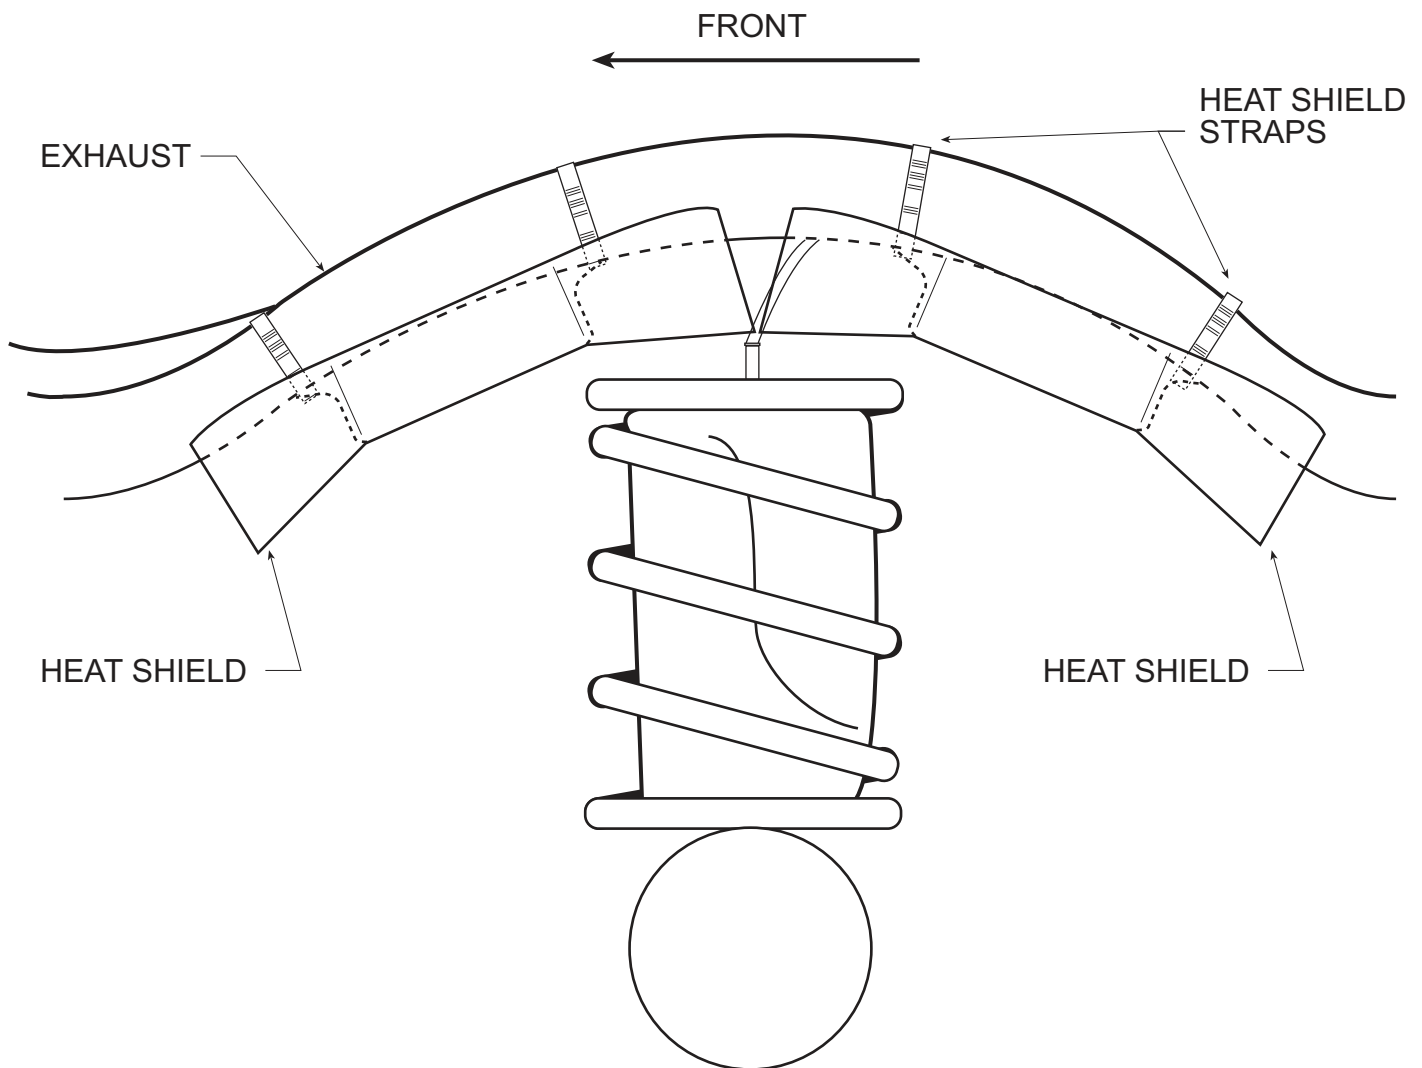

## **Avalanche, Escalade, Escalade EXT, Suburban 1500, Tahoe, Yukon 1500**

Your vehicle will require the use of two heat shields. Make sure that the first heat shield is forward of the Coil-Rite spring and the second heat shield is next the the first heat shield.

***Maximum pressure is 25 psi***